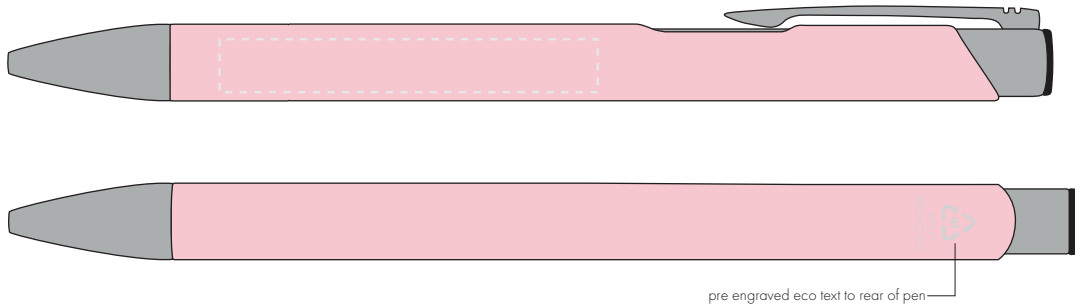

Your Ref:	Quantity:	Product Code: TPC982001
Our Ref:	Version: 1	Product Colour: BABY PINK

PRINTING CONCERNS:

We stock this item in the following colours

**PANTONE REFERENCE(S)**

- Colour 1
- Colour 2
- Colour 3
- Colour 4

ARTWORK SCALE 100%

ARTWORK SCALE 100%

Side Print Area:
50mm x 7mm

pre engraved eco text to rear of pen

The dashed line is to demonstrate print area and will not appear on your printed item**PLEASE NOTE:**